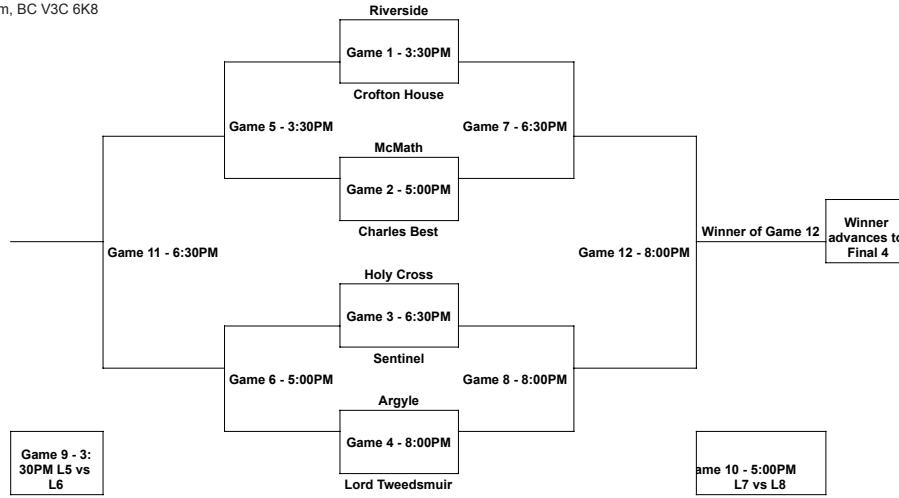

Junior Girls

Location: Riverside

2215 Reeve St, Port Coquitlam, BC V3C 6K8

Wed. Nov, 30th Tues - Nov, 29th Monday Nov, 28th Tues - Nov, 29th Wed. Nov, 30th

Pool A

Riverside
Holy Cross
Argyle
McMath
Charles Best
Lord Tweedsmuir
Sentinel
Crofton House

Game Times

Pool A	Pool B
Host - Riverside	Host - Abby Senior
Riverside	Brookwood
Holy Cross	Yale Secondary
Argyle	Abby Senior
McMath	Gw Graham
Charles Best	Panorama
Lord Tweedsmuir	Burnaby South
Sentinel	Heritage Woods
Crofton House	Centennial

Game #	Friday, Dec 2	Home	Away	Time	Gymnasium
5	Semi Final 1	1st - Pool A	2nd - Pool B	3:00 PM	Abby Senior - Gym 2
6	Semi Final 2	1st - Pool B	2nd - Pool A	3:00 PM	Abby Senior - Main

Game #	Sat, Dec 3rd	Home	Away	Time	Gymnasium
15	FINAL	Winner Game 5	Winner Game 6	3:00 PM	Abby Senior - Main

Game Times

- 3:00 PM
- 4:30 PM
- 6:00 PM
- 7:30 PM