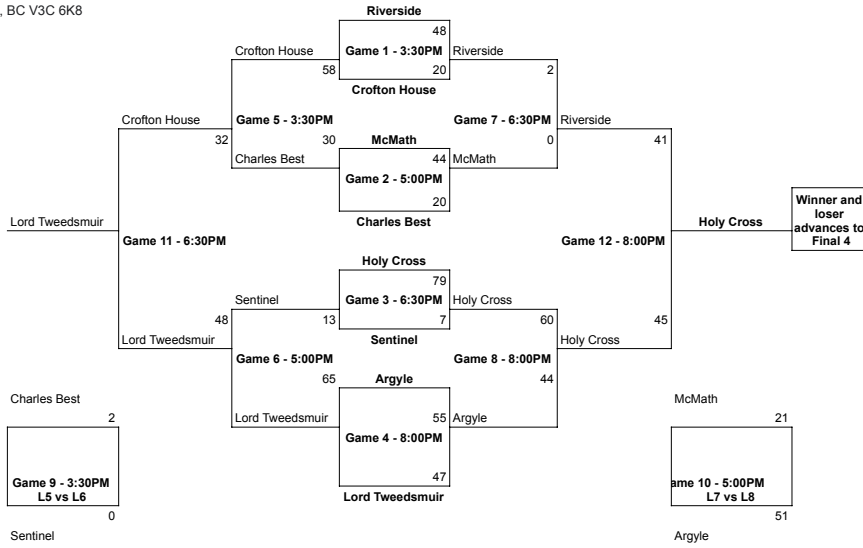

#### Location: Riverside

2215 Reeve St, Port Coquitlam, BC V3C 6K8

Wed. Nov. 30th    Tues - Nov. 29th    Monday Nov. 28th    Tues - Nov. 29th    Wed. Nov. 30th

#### Pool A

Riverside
Holy Cross
Argyle
McMath
Charles Best
Lord Tweedsmuir
Sentinel
Crofton House

#### Game Times

Pool A	Pool B
Host - Riverside	Host - Abby Senior
Riverside	Brookwood
Holy Cross	Yale Secondary
Argyle	Abby Senior
McMath	Gw Graham
Charles Best	Panorama
Lord Tweedsmuir	Burnaby South
Sentinel	Langley Christian
Crofton House	Centennial

Game #	Friday, Dec 2	Home	Away	Time	Gymnasium
5	Semi Final 1	Holy Cross	Yale	3:00 PM	Abby Senior - Gym 2
6	Semi Final 2	Brookwood	Riverside	3:00 PM	Abby Senior - Main

Game #	Sat, Dec 3rd	Home	Away	Time	Gymnasium
15	FINAL	Yale	Brookwood	3:00 PM	Abby Senior - Main