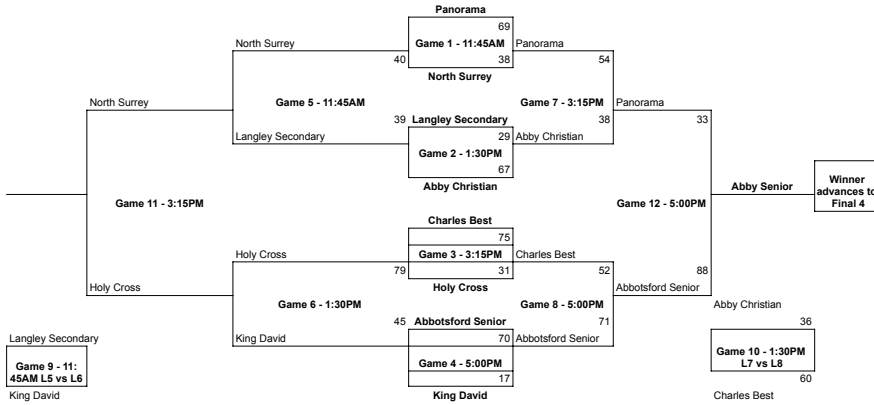

Location: Collingwood
70 Morven Dr, West Vancouver, BC V7S 1B2