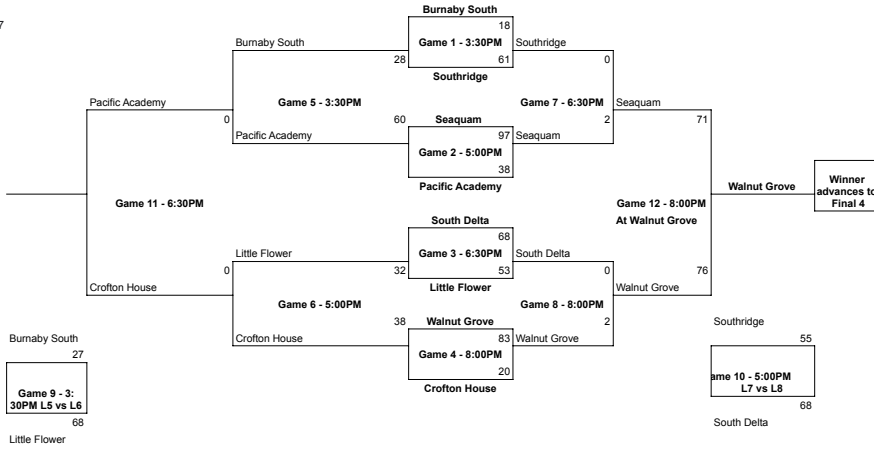

Location: Burnaby South
5455 Rumble St, Burnaby, BC V5J 2B7

Senior Girls

Wed. Nov. 30th Tues - Nov. 29th Monday Nov. 28th Tues - Nov. 29th Wed. Nov. 30th

Pool A

Walnut Grove
South Delta
Seaquam Seahawks
Little Flower
Burnaby South
Pacific Academy
Southridge
Crofton House

Game Times
3:30
5:00
6:30
8:00

Pool A	Pool B	Pool C
Host - BBy South	Host - Langley	Host - Collingwood
Walnut Grove	Abbotsford Senior	McMath
South Delta	North Surrey	Churchill
Seaquam Seahawks	Holy Cross	Heritage Woods Kodiaks
Little Flower	Charles Best	Argyle
Burnaby South	Pacific Academy	Panorama
Pacific Academy	King David	Collingwood
Southridge	Abby Christian	
Crofton House	Langley Secondary	

Game #	Friday, Dec 2	Home	Away	Time	Gymnasium
9	Semi Final 1	Walnut Grove	Churchill	6:15 PM	Abby Senior - Gym 2
10	Semi Final 2	Abby Senior	Burnaby Central	6:15 PM	Abby Senior - Main

Game #	Sat, Dec 3rd	Home	Away	Time	Gymnasium
17	FINAL	Walnut Grove	Abby Senior	6:15 PM	Abby Senior - Main